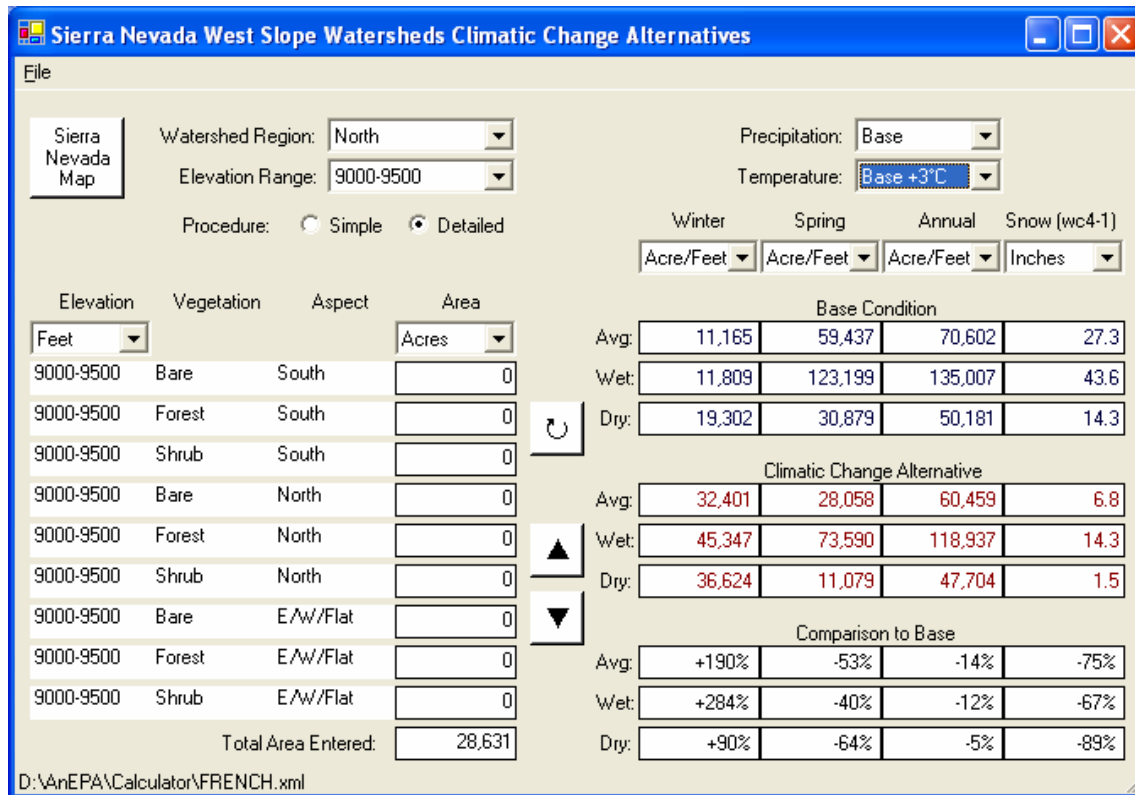

French Meadows: 7000-7500 feet elevation profile

French Meadows: 7500-8000 feet elevation profile

French Meadows: 8000-8500 feet elevation profile

French Meadows: 8500-9000 feet elevation profile

French Meadows Scenarios: Temperature increases only

Scenario 1 degree C warming

Scenario 2 degrees C warming

Scenario: 3 degrees C warming

Scenario: 4 degrees warming