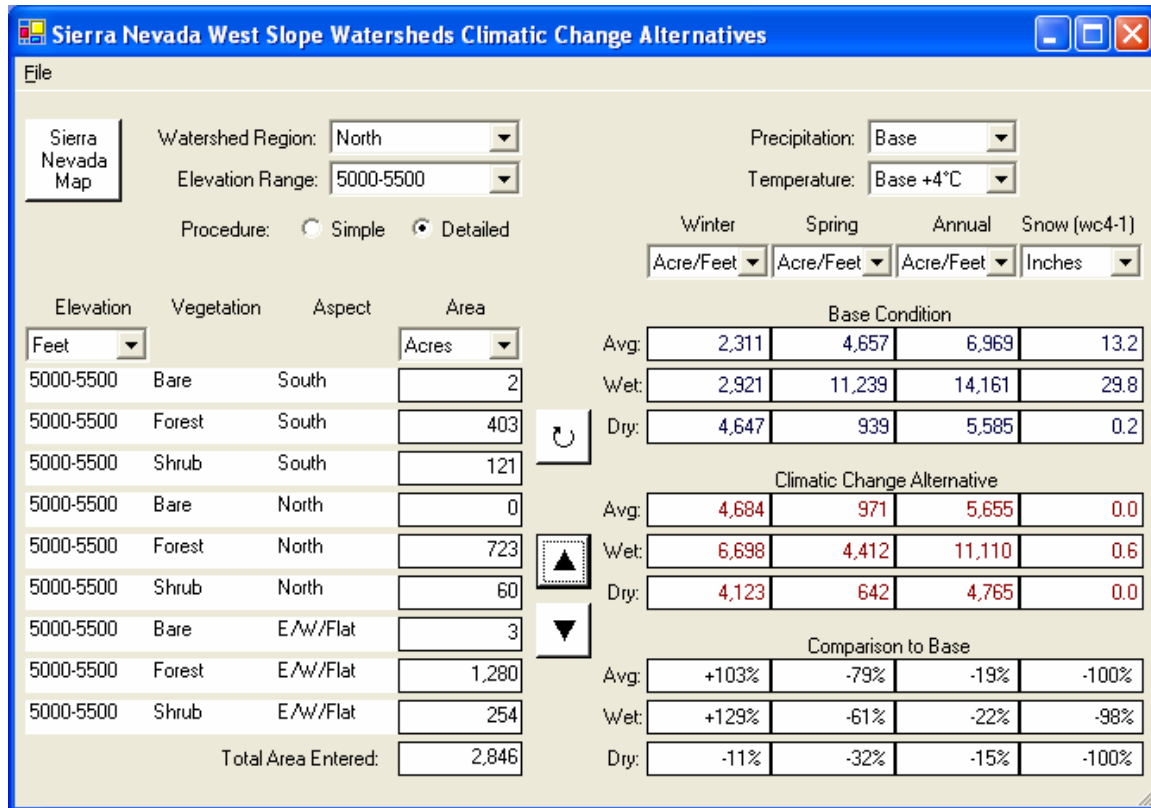

Profile: French Meadows

French Meadows: 5000-5500 feet elevation profile

French Meadows: 5500-6000 feet elevation profile

French Meadows: 6000-6500 feet elevation profile

French Meadows: 6500-7000 feet elevation profile

French Meadows: 7000-7500 feet elevation profile

French Meadows: 7500-8000 feet elevation profile

French Meadows: 8000-8500 feet elevation profile

French Meadows: 8500-9000 feet elevation profile

French Meadows Scenarios: Temperature increases only