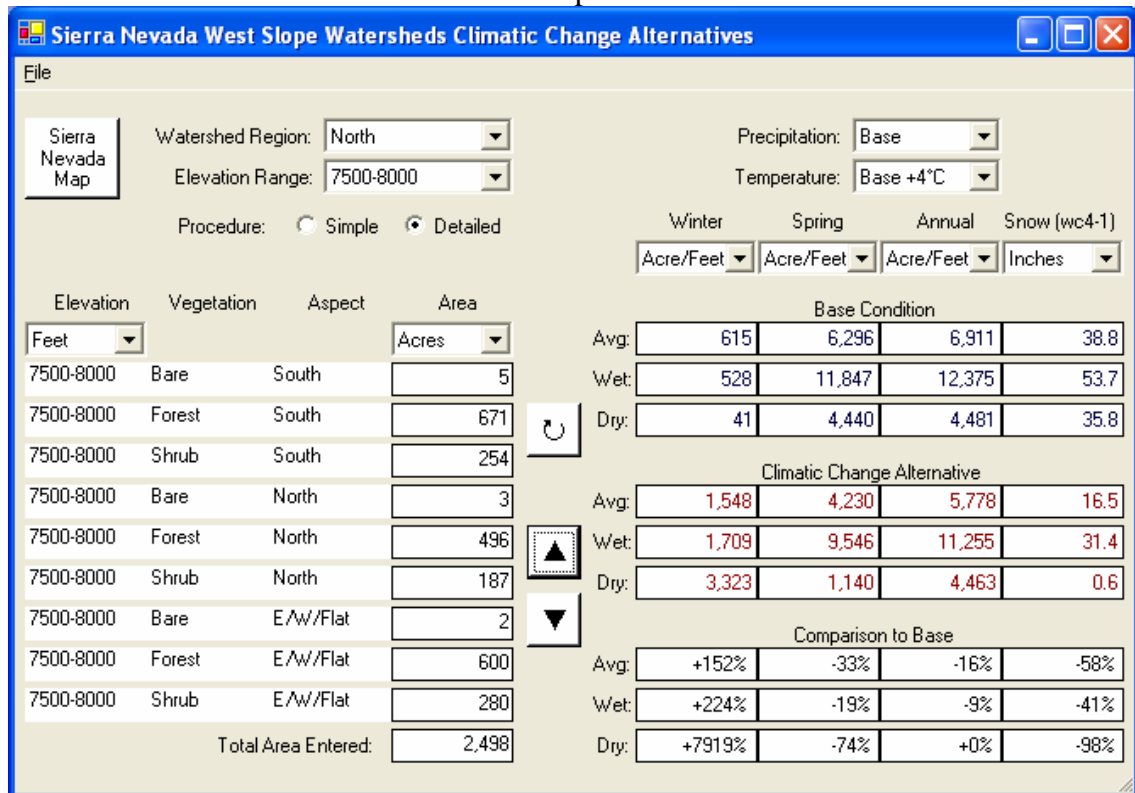

Profile: French Meadows

French Meadows: 5000-5500 feet elevation profile

French Meadows: 5500-6000 feet elevation profile

French Meadows: 6000-6500 feet elevation profile

French Meadows: 6500-7000 feet elevation profile

French Meadows: 7000-7500 feet elevation profile

French Meadows: 7500-8000 feet elevation profile

French Meadows: 8000-8500 feet elevation profile

French Meadows: 8500-9000 feet elevation profile

French Meadows Scenarios: Temperature increases only

Scenario 1 degree C warming

Scenario 2 degrees C warming

Scenario: 3 degrees C warming

Scenario: 4 degrees warming