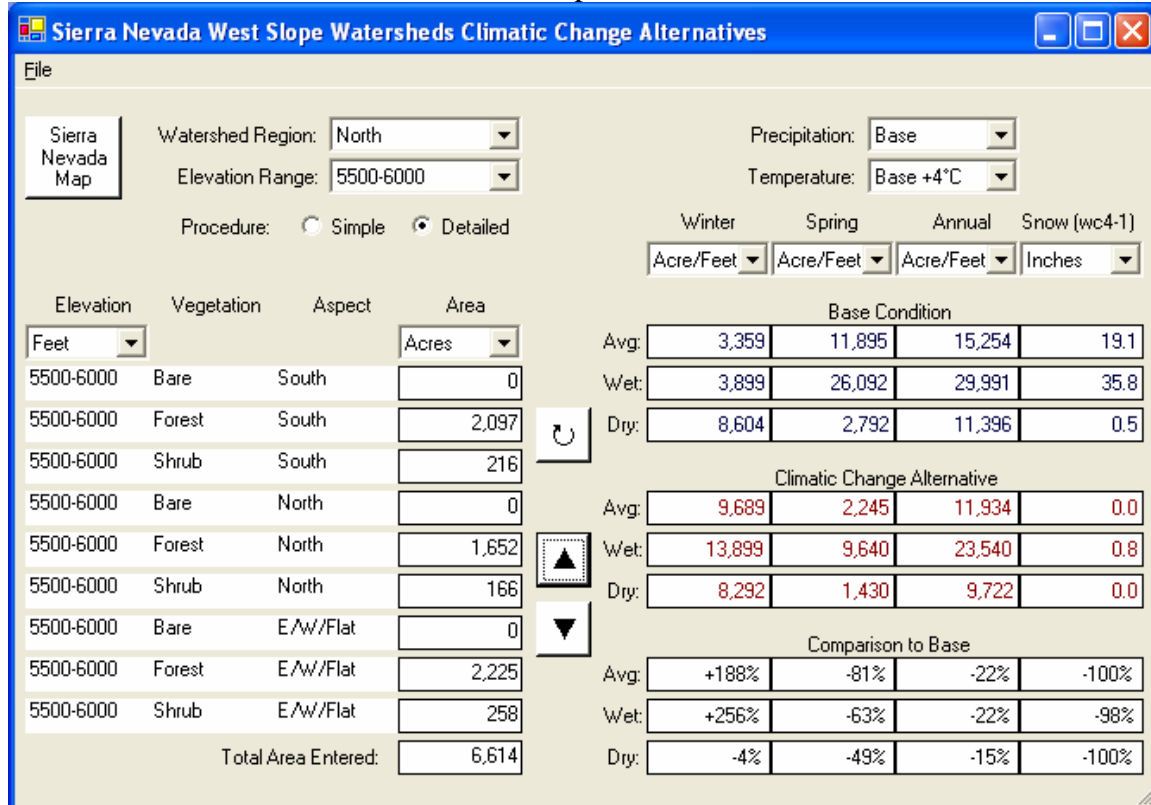

Profile: French Meadows

French Meadows: 5000-5500 feet elevation profile

French Meadows: 5500-6000 feet elevation profile

French Meadows: 6000-6500 feet elevation profile

French Meadows: 6500-7000 feet elevation profile

French Meadows: 7000-7500 feet elevation profile

French Meadows: 7500-8000 feet elevation profile

French Meadows: 8000-8500 feet elevation profile

French Meadows: 8500-9000 feet elevation profile

French Meadows Scenarios: Temperature increases only

Scenario 1 degree C warming

Scenario 2 degrees C warming

Scenario: 3 degrees C warming

Scenario: 4 degrees warming