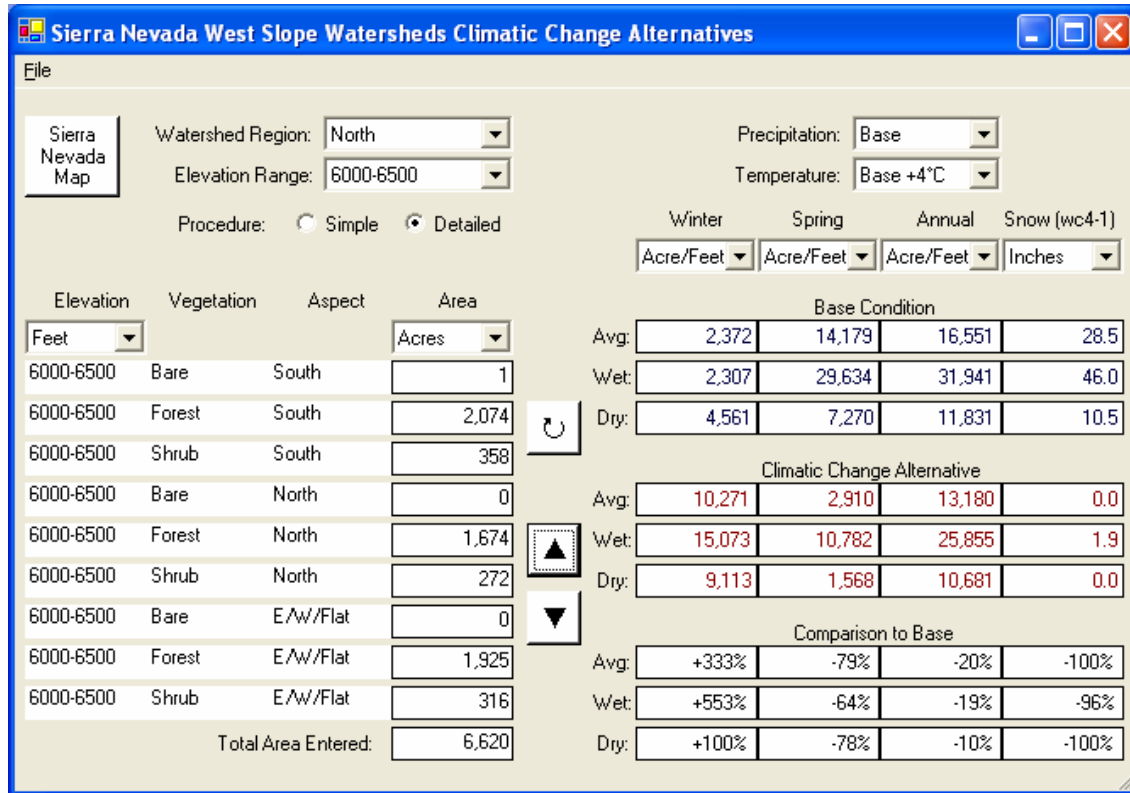

Profile: French Meadows

French Meadows: 5000-5500 feet elevation profile

French Meadows: 5500-6000 feet elevation profile

French Meadows: 6000-6500 feet elevation profile

French Meadows: 6500-7000 feet elevation profile

French Meadows: 7000-7500 feet elevation profile

French Meadows: 7500-8000 feet elevation profile

French Meadows: 8000-8500 feet elevation profile

French Meadows: 8500-9000 feet elevation profile

French Meadows Scenarios: Temperature increases only

Scenario 1 degree C warming

Scenario 2 degrees C warming

Scenario: 3 degrees C warming

Scenario: 4 degrees warming