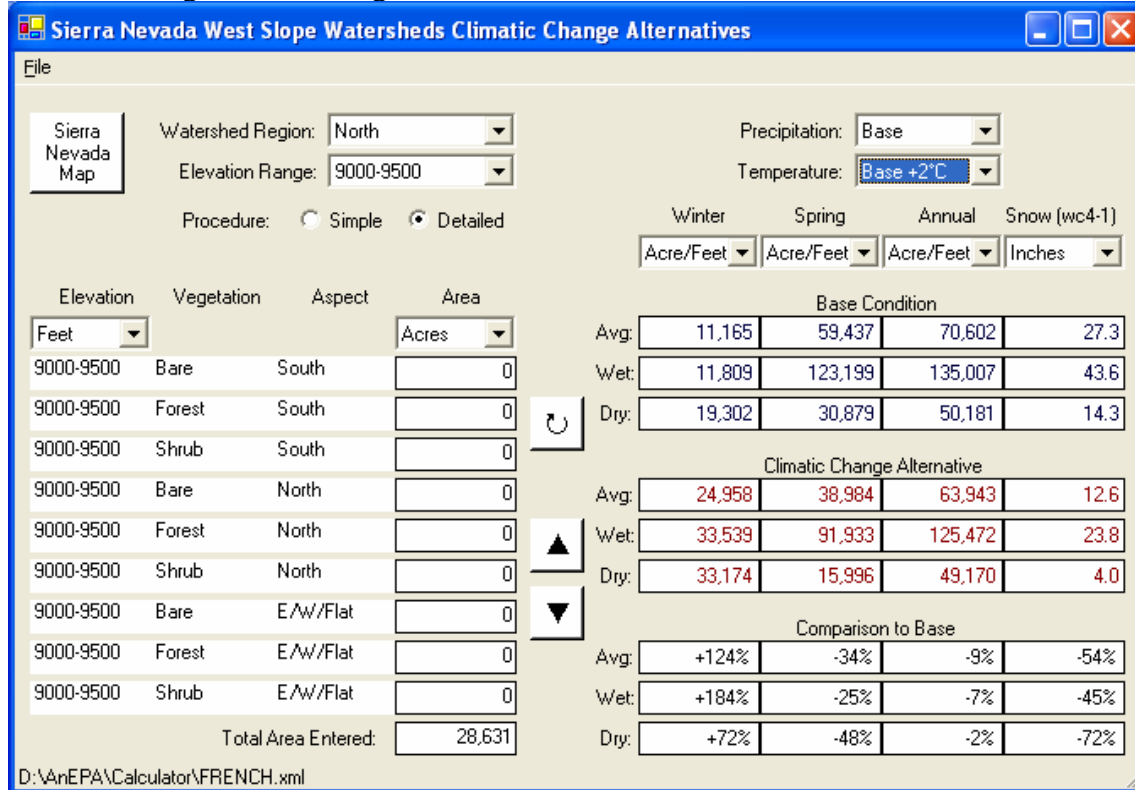

French Meadows: 7000-7500 feet elevation profile

French Meadows: 7500-8000 feet elevation profile

French Meadows: 8000-8500 feet elevation profile

French Meadows: 8500-9000 feet elevation profile

French Meadows Scenarios: Temperature increases only

Scenario 1 degree C warming

Scenario 2 degrees C warming

Scenario: 3 degrees C warming

Scenario: 4 degrees warming