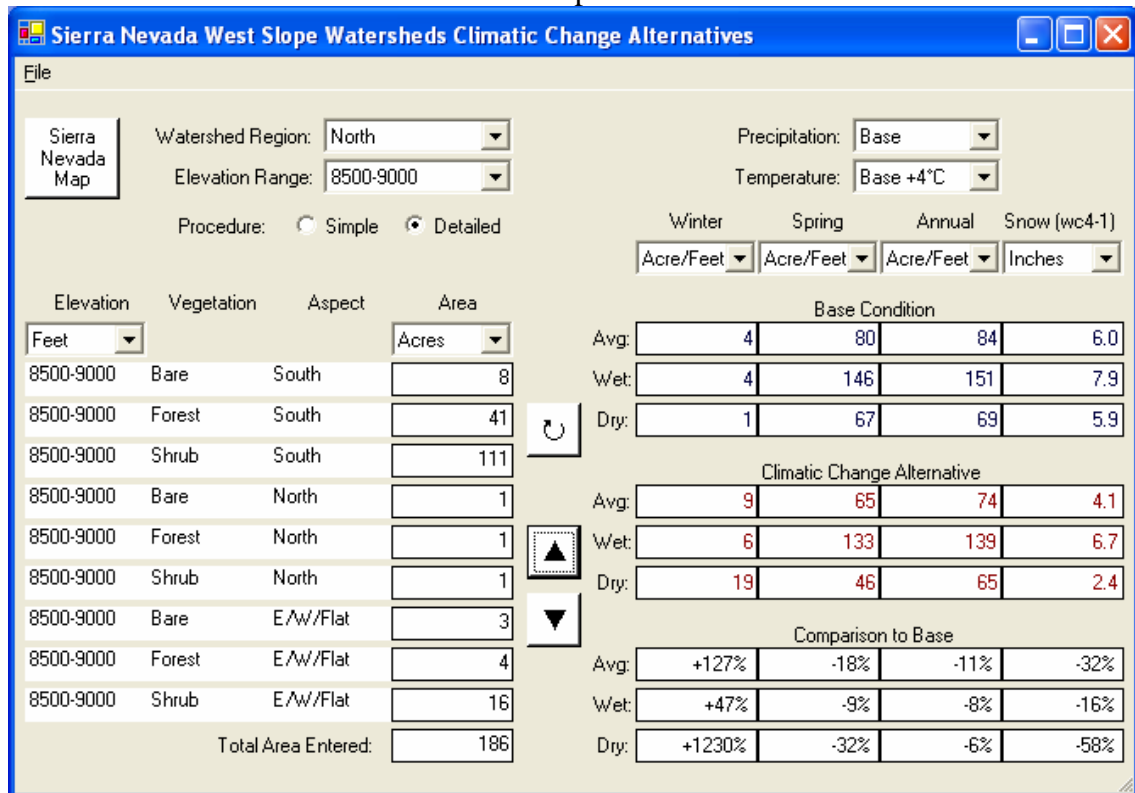

Profile: French Meadows

French Meadows: 5000-5500 feet elevation profile

French Meadows: 5500-6000 feet elevation profile

French Meadows: 6000-6500 feet elevation profile

French Meadows: 6500-7000 feet elevation profile

French Meadows: 7000-7500 feet elevation profile

French Meadows: 7500-8000 feet elevation profile

French Meadows: 8000-8500 feet elevation profile

French Meadows: 8500-9000 feet elevation profile

French Meadows Scenarios: Temperature increases only

Scenario 1 degree C warming

Scenario 2 degrees C warming

Scenario: 3 degrees C warming

Scenario: 4 degrees warming