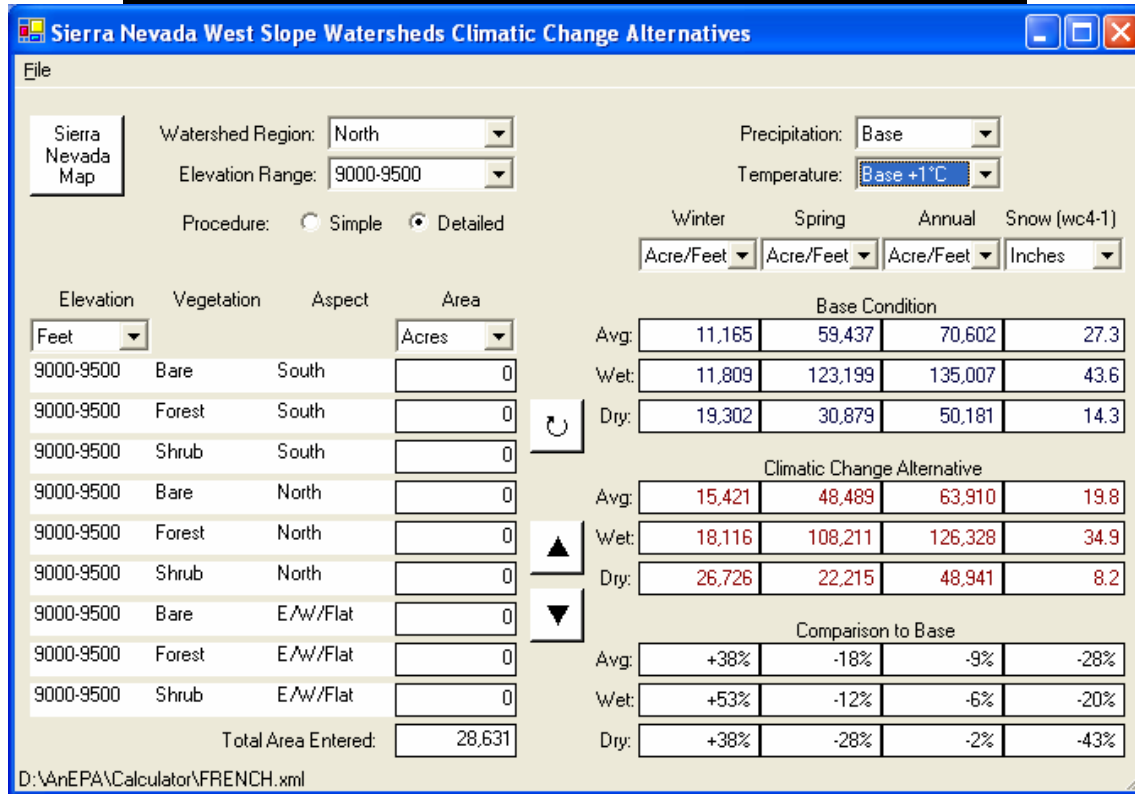

French Meadows: 7000-7500 feet elevation profile

French Meadows: 7500-8000 feet elevation profile

French Meadows: 8000-8500 feet elevation profile

French Meadows: 8500-9000 feet elevation profile

French Meadows Scenarios: Temperature increases only

Scenario 1 degree C warming

Scenario 2 degrees C warming

Scenario: 3 degrees C warming

Scenario: 4 degrees warming