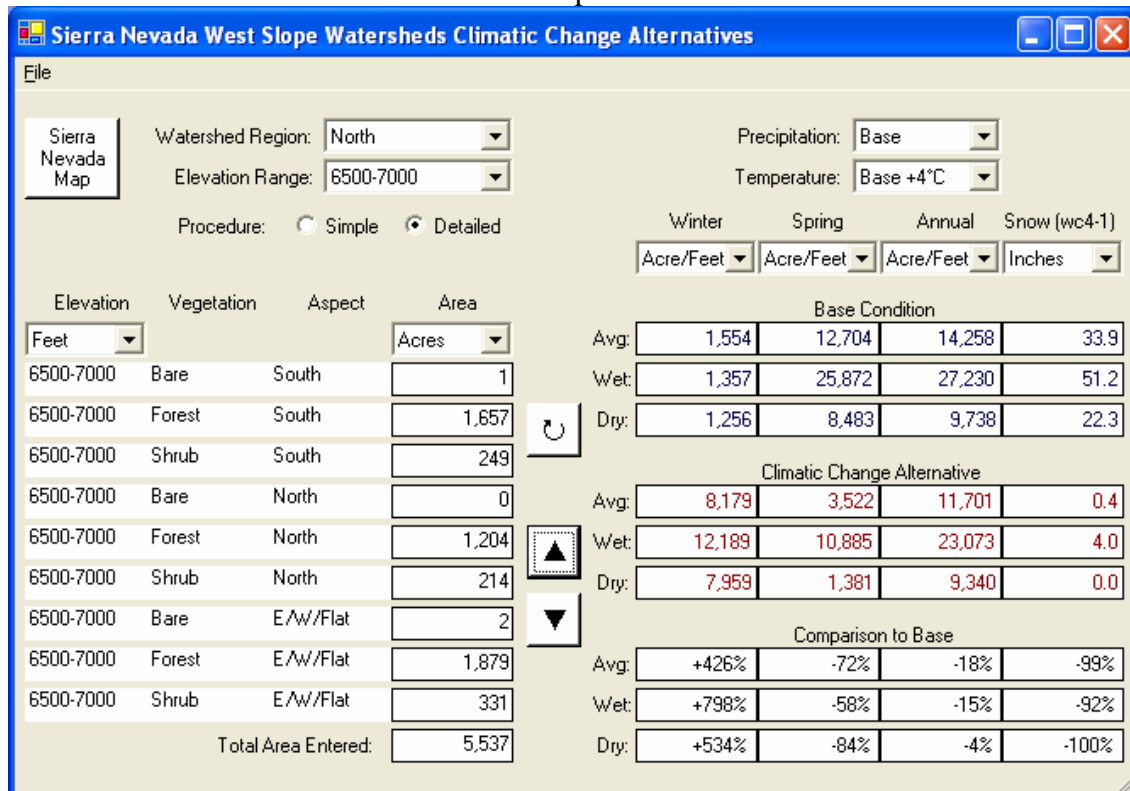

Profile: French Meadows

French Meadows: 5000-5500 feet elevation profile

French Meadows: 5500-6000 feet elevation profile

French Meadows: 6000-6500 feet elevation profile

French Meadows: 6500-7000 feet elevation profile

French Meadows: 7000-7500 feet elevation profile

French Meadows: 7500-8000 feet elevation profile

French Meadows: 8000-8500 feet elevation profile

French Meadows: 8500-9000 feet elevation profile

French Meadows Scenarios: Temperature increases only

Scenario 1 degree C warming

Scenario 2 degrees C warming

Scenario: 3 degrees C warming

Scenario: 4 degrees warming