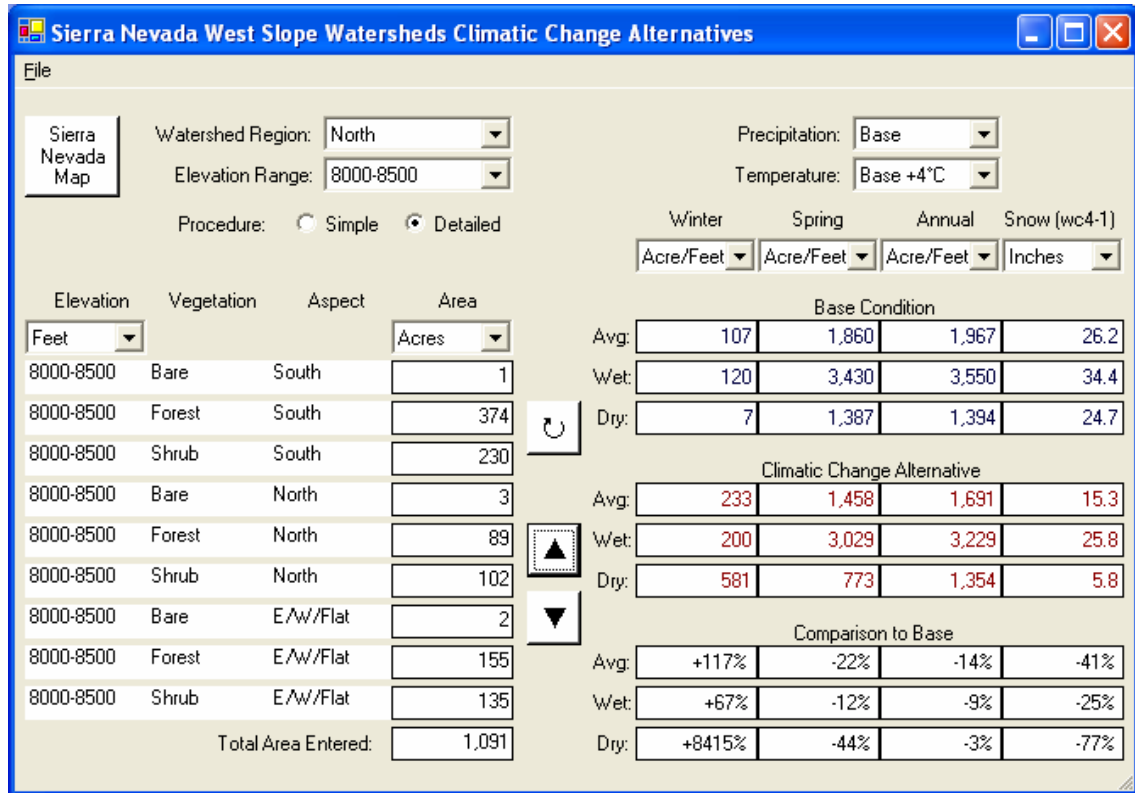

Profile: French Meadows

French Meadows: 5000-5500 feet elevation profile

French Meadows: 5500-6000 feet elevation profile

French Meadows: 6000-6500 feet elevation profile

French Meadows: 6500-7000 feet elevation profile

French Meadows: 7000-7500 feet elevation profile

French Meadows: 7500-8000 feet elevation profile

French Meadows: 8000-8500 feet elevation profile

French Meadows: 8500-9000 feet elevation profile

French Meadows Scenarios: Temperature increases only