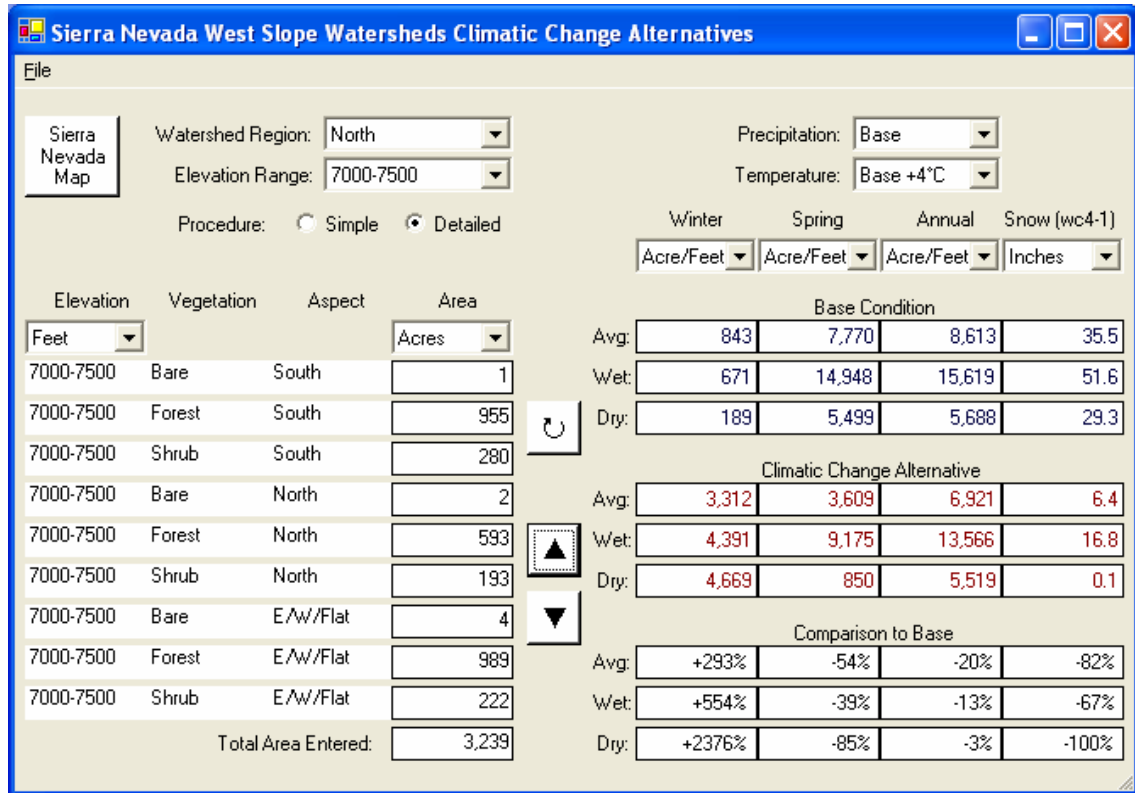

Profile: French Meadows

French Meadows: 5000-5500 feet elevation profile

French Meadows: 5500-6000 feet elevation profile

French Meadows: 6000-6500 feet elevation profile

French Meadows: 6500-7000 feet elevation profile

French Meadows: 7000-7500 feet elevation profile

French Meadows: 7500-8000 feet elevation profile

French Meadows: 8000-8500 feet elevation profile

French Meadows: 8500-9000 feet elevation profile

French Meadows Scenarios: Temperature increases only

Scenario 1 degree C warming

Scenario 2 degrees C warming

Scenario: 3 degrees C warming

Scenario: 4 degrees warming