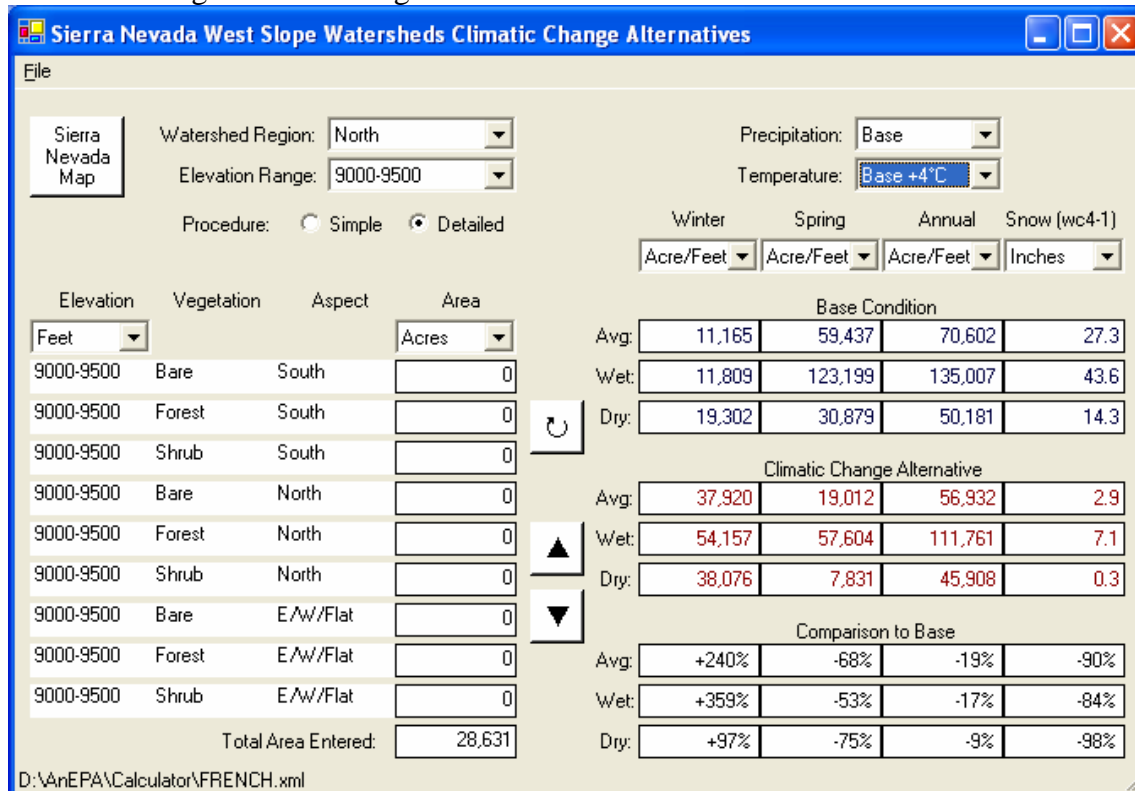

French Meadows: 7000-7500 feet elevation profile

French Meadows: 7500-8000 feet elevation profile

French Meadows: 8000-8500 feet elevation profile

French Meadows: 8500-9000 feet elevation profile

French Meadows Scenarios: Temperature increases only

Scenario 1 degree C warming

Scenario 2 degrees C warming

Scenario: 3 degrees C warming

Scenario: 4 degrees warming